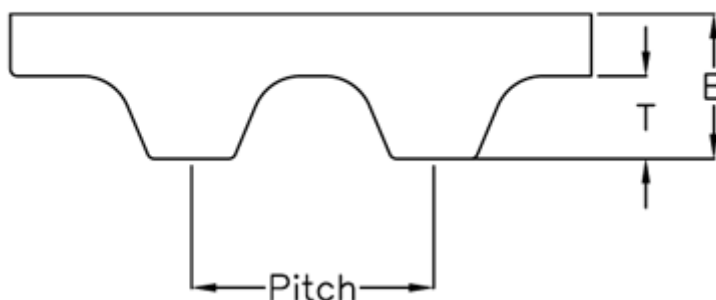

Article number: 602776291421

Description: Gates Timing Belt Synchropower PU10 T10DL 1420

Measures

Height B mm	= 7
Height T mm	= 2.5
Length	= 1420
Number of teeth	= 142
Pitch	= 10
Type	= PU 10 T10 DL 1420
Width	= 10